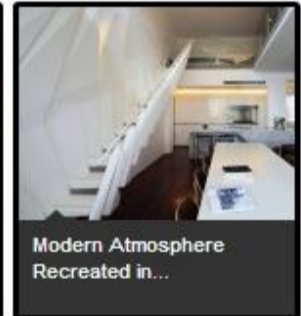

Using colors and textures to build an elegant realm where you can feel at home, designers created an inviting interior environment. Natural light complements the natural color palette in all social spaces, while patterns compose an intriguing bedroom design and vivid colors surprise playfulness in the children's room. I'm sure you have a favorite detail showcased in this inspiring show home. Care to share it with the rest of us in the comment section below? We'd love to know what you think.

Inspiring Vacation in Luscious...

Mansion in Beverly Hills Gorge...

Modern Atmosphere Recreated in...

SEE ALSO:

Inspiring Architecture and Tasteful Interior Decorations:

House 02